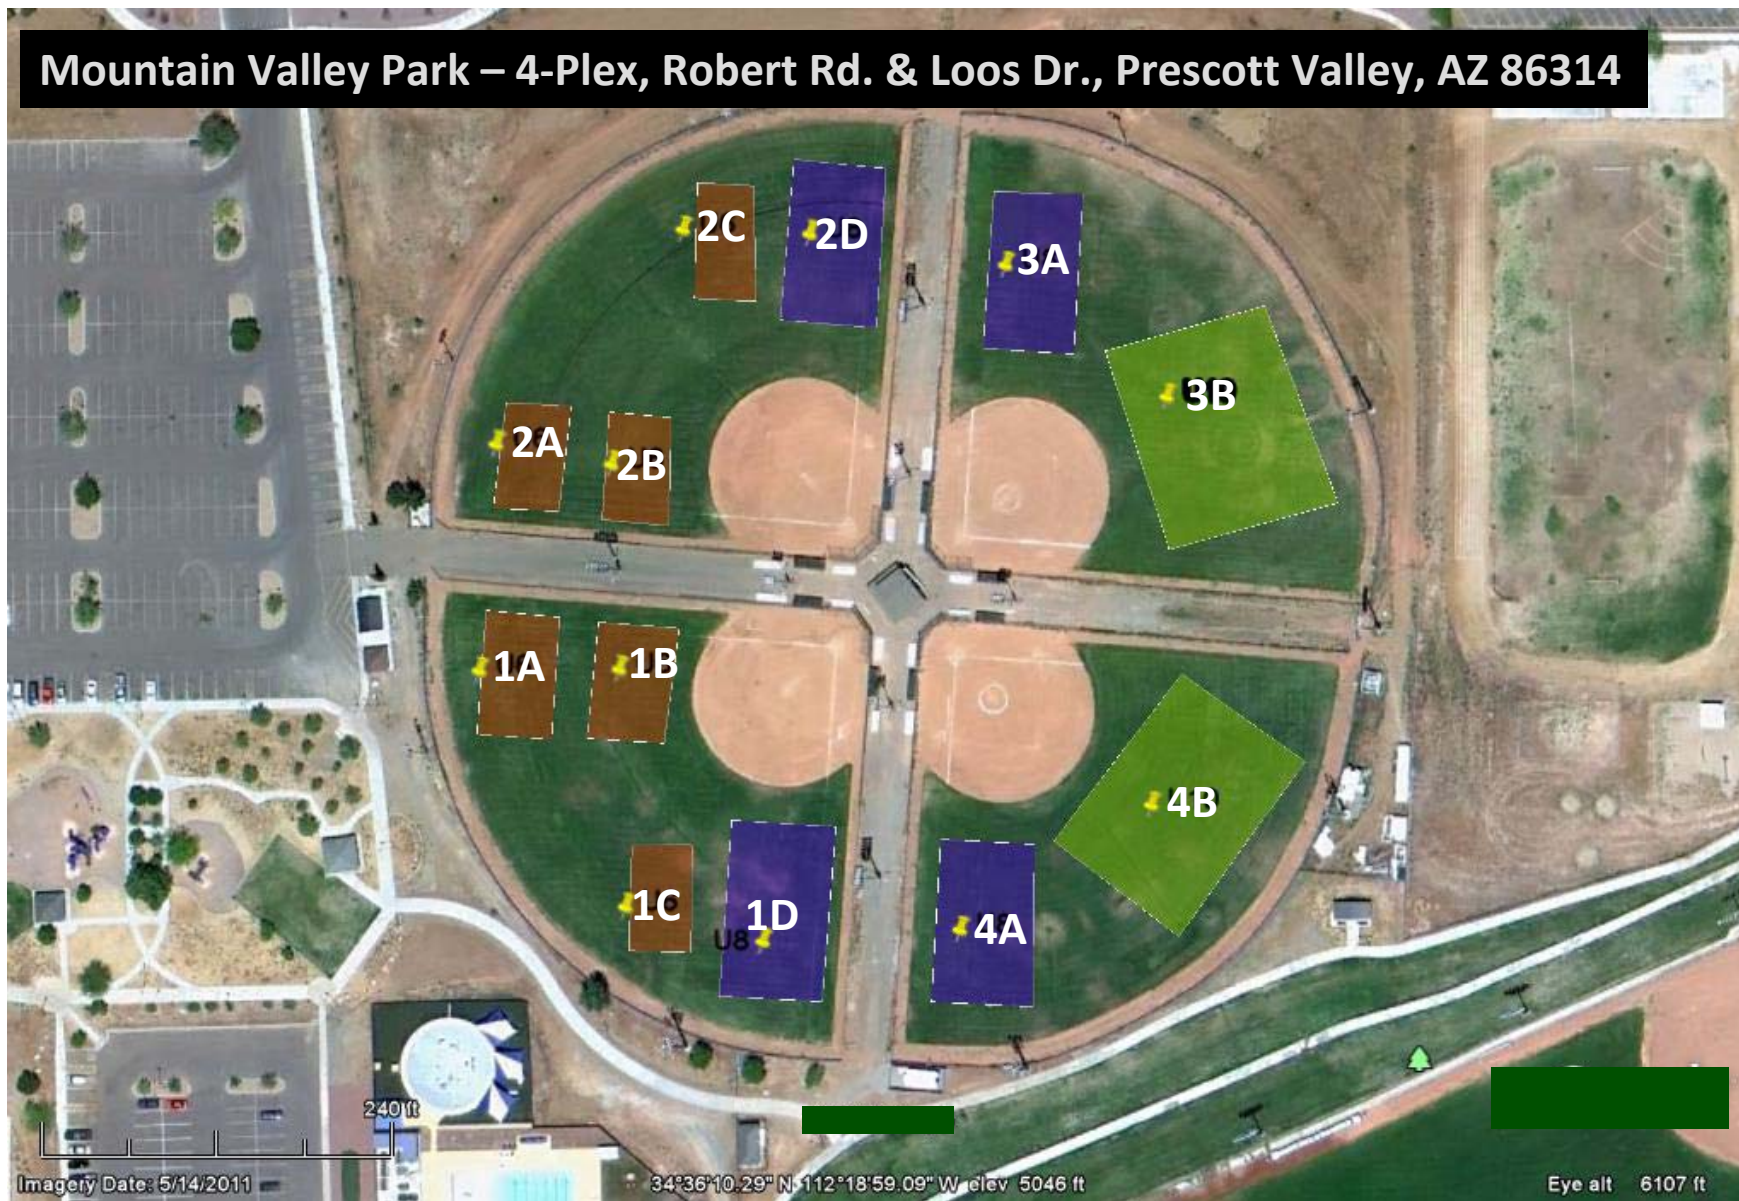

Mountain Valley Park – 4-Plex, Robert Rd. & Loos Dr., Prescott Valley, AZ 86314

Imagery Date: 5/14/2011

34°36'10.29" N 112°18'59.09" W elev 5046 ft

Eye alt 6107 ft